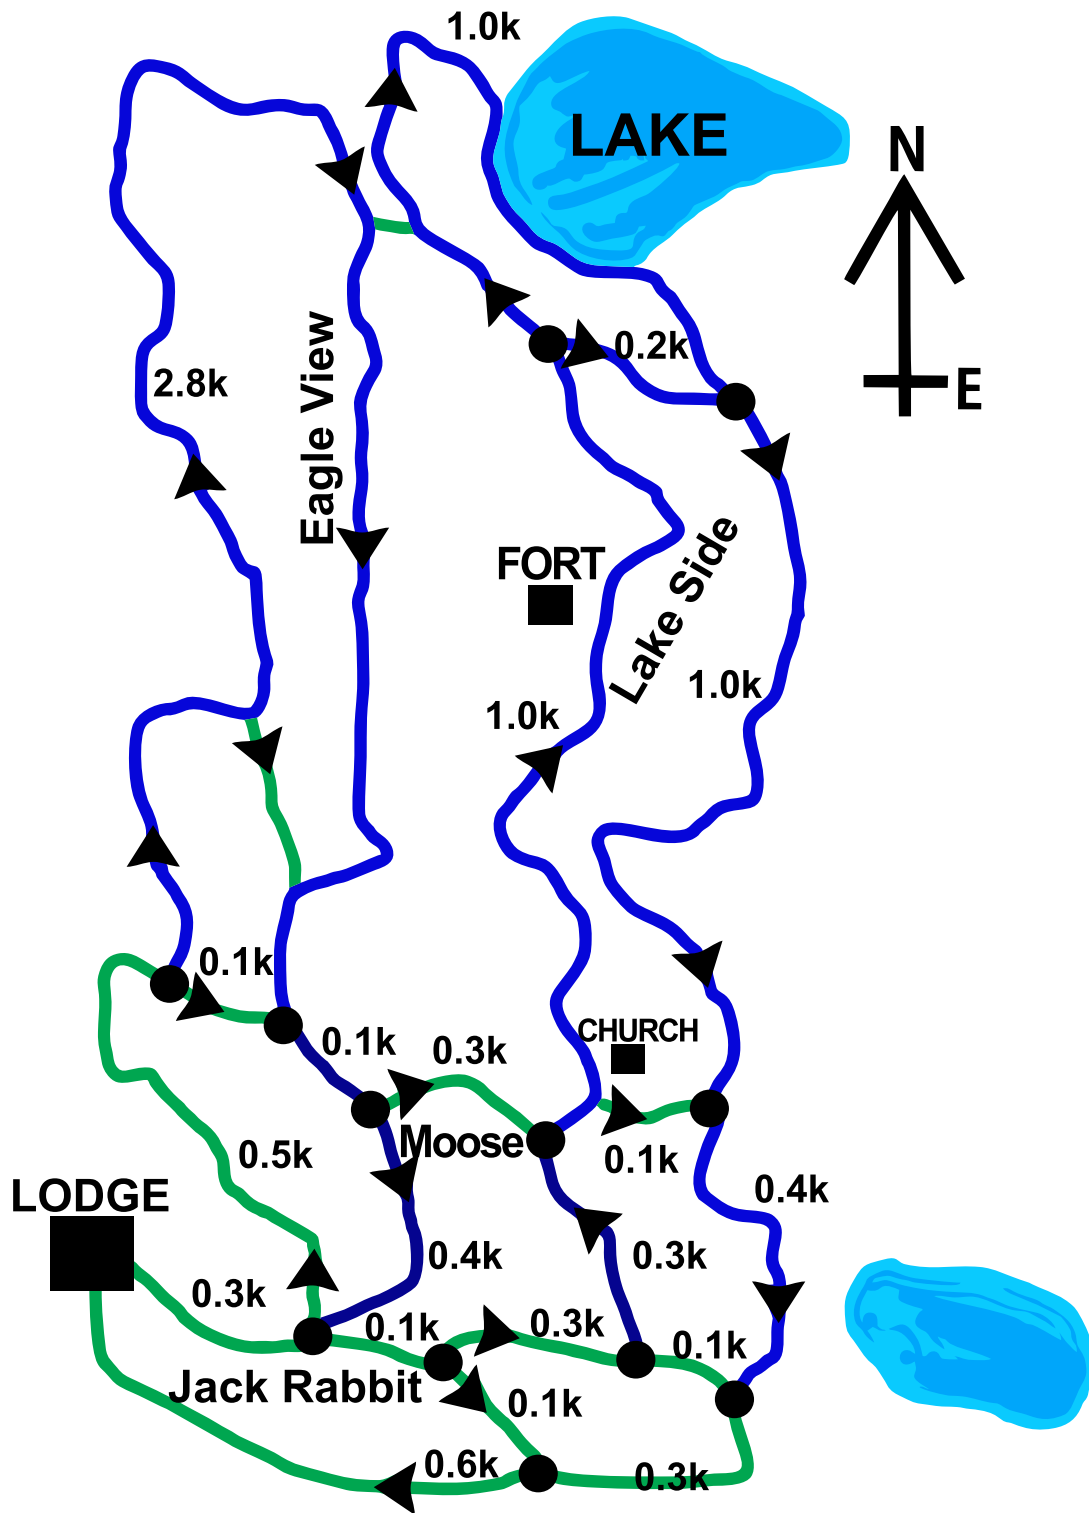

# Difficulty Map

## LEGEND

- ▶ One Way
- x.xk● km endpoints
- you are here
- Difficulty Novice (Easy)
- Difficulty Intermediate

- Jack Rabbit 1.1 & 1.7. Difficulty Novice (easy) ●
- Moose 2.7km. Difficulty Novice (easy) ● with Intermediate sections ■
- Eagle View 4.4km. Difficulty Intermediate ■
- Lakeside 5.3km. Difficulty Intermediate ■