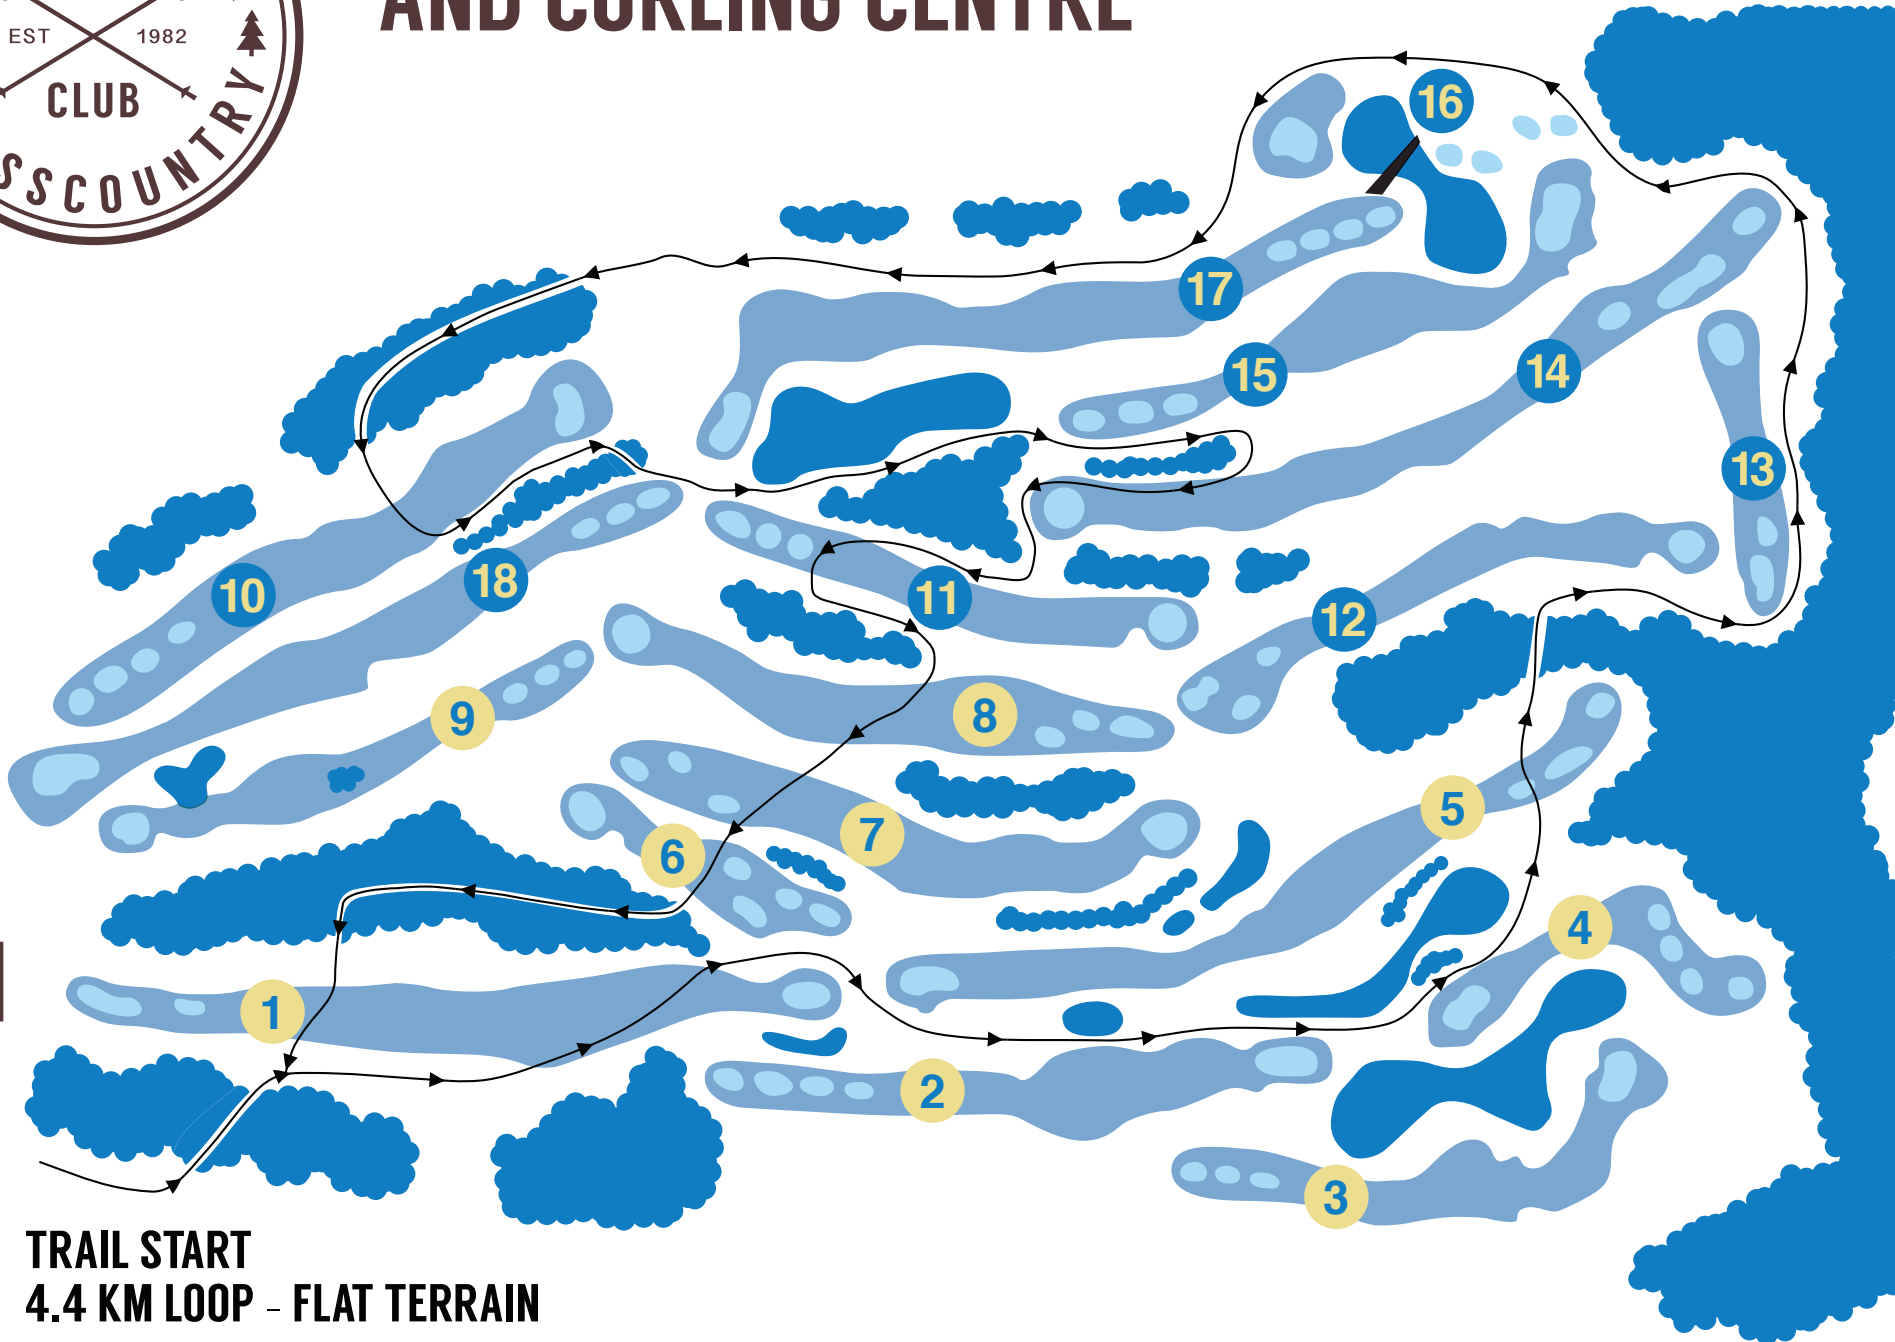

LLOYDMINSTER GOLF AND CURLING CENTRE

TRAIL START
4.4 KM LOOP - FLAT TERRAIN

CLUBHOUSE

**SOUTH
PARKING
LOT**